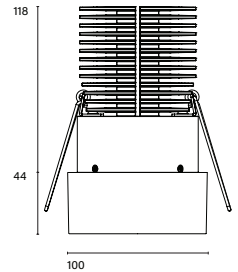

Product Manual

Mono 100 IP Recessed Downlighter Type 2

Mono 100 IP Type 2

Recessed ceiling luminaire with rotationally symmetrical spot, flood or wide flood optics, high colour reproduction, fixed orientation. High pressure die-cast powdercoated facade with expressed detail, anti-glare baffle. Base material from Marine Grade Aluminium, Nano-Ceramic pre-treatment prior to powdercoating. Includes direct fast connector to remote driver. Active power factor correction, current regulation, voltage spike protection. Optional spreader lens, linear spreader lens, diffuser lens, or hex louvre; factory fitted.